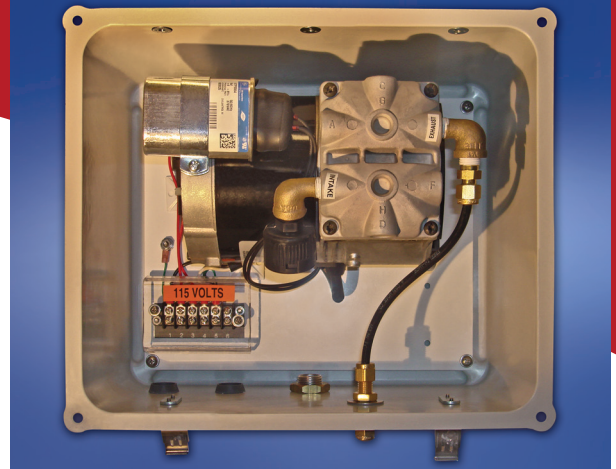

Royce JC Series Compressor Cleaning Systems

The time proven Royce Technologies Jet Clean system is now available in 1, 2 or 4 channel versions. The addition of several new Royce multi-channel analyzers, in the dissolved oxygen and total suspended solids lines, made it imperative that we also provide our customers with multi-channel, rail mounted, Jet Clean compressor capabilities.

The results of the 2003 Instrument Testing Association (ITA) On-line Dissolved Oxygen Analyzer Test proved that our competitor's low volume, low pressure pump cleaning systems are not adequate for sensor cleaning. In that test only Royce sensors remained in conformance throughout the duration of the test, due in no uncertain terms, to the quality of the Jet Clean system. Royce will never compromise on the quality of our equipment. The Royce Jet Clean compressor system is the only one on the market that handles difficult applications such as pure oxygen reactors, plants with red worms or egg sacks, or Membrane Biological Reactors (MBR) where MLSS concentrations can reach 17,000 mg/l. Our Jet Clean systems are also the only ones capable of acceptable cleaning performance in dairy and slaughterhouse wastewater plants.

An industrial grade high output compressor is used on all Royce JC Series compressor cleaning systems. By using the same compressor for multiple instrument sensors, the cost per sensor is drastically reduced. Any Royce analyzer can operate any JC Series compressor. In fact, a multi-channel JC-2 or JC-4 can be used on any combination of Royce dissolved oxygen or total suspended solids sensors at one time.

The Models JC 1, 2, and 4 are all available in either 115 VAC or 230 VAC versions, and all electrical parts are CE certified.

**MODEL JC-1 COMPRESSOR
(SINGLE CHANNEL)**

**MODEL JC-4 COMPRESSOR
(FOUR CHANNEL)**