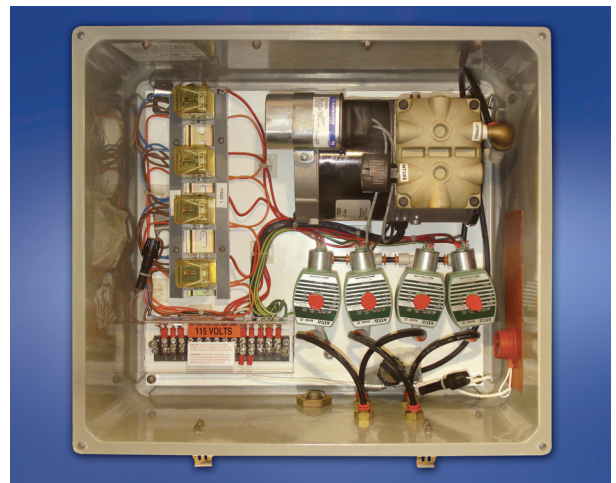

**MODEL JC-4 COMPRESSOR
(FOUR CHANNEL)**

(8182)63-90-72
+(7172)727-132
(4722)40-23-64
(4832)59-03-52
(423)249-28-31
(844)278-03-48
(8172)26-41-59
(473)204-51-73
(343)384-55-89
(4932)77-34-06
(3412)26-03-58
(843)206-01-48

(4012)72-03-81
(4842)92-23-67
(3842)65-04-62
(8332)68-02-04
(861)203-40-90
(391)204-63-61
(4712)77-13-04
(4742)52-20-81
(3519)55-03-13
(495)268-04-70
(8152)59-64-93
(8552)20-53-41

(831)429-08-12
(3843)20-46-81
(383)227-86-73
(4862)44-53-42
(3532)37-68-04
(8412)22-31-16
(342)205-81-47
- - (863)308-18-15
(4912)46-61-64
(846)206-03-16
- (812)309-46-40
(845)249-38-78

(4812)29-41-54
(862)225-72-31
(8652)20-65-13
(4822)63-31-35
(3822)98-41-53
(4872)74-02-29
(3452)66-21-18
(8422)24-23-59
(347)229-48-12
(351)202-03-61
(8202)49-02-64
(4852)69-52-93