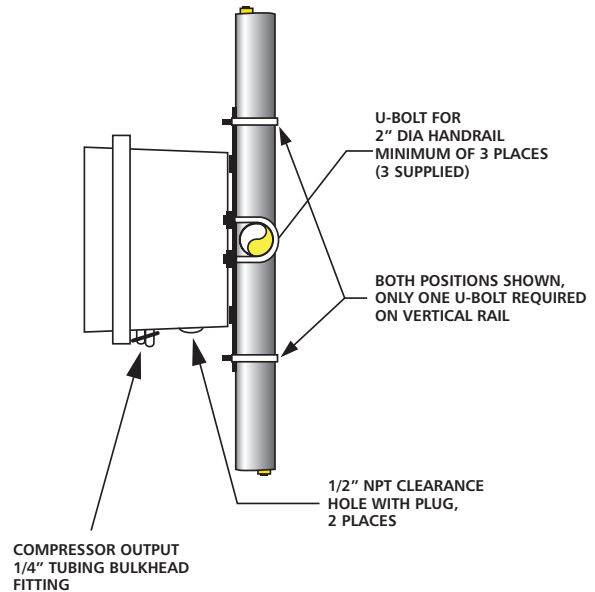

Royce JC Series Compressor Cleaning Systems

JC Series Compressor Specifications

Channels:

One, Two or Four

Compatibility:

All Royce Analyzers

Compressor Ambient Conditions:

0 to 70°C
-10 to 70°C with optional heater

Input Power:

115 VAC, 50 – 60 Hz or 230 VAC, 50 – 60 Hz
+10% to -15%

Outputs:

Up to four, 1/4" push seal bulkhead connections

Enclosure Protection:

Vent port fitted

Enclosure:

NEMA 4X (IP65)

Enclosure Dimensions:

JC-1 – 14" W x 12" H x 6" D
356mm W x 305mm H x 153mm D

JC-2 or 4 – 17.5" W x 16" H x 10.5" D
444.5mm W x 406.5mm H x 268mm D

Door Hinges Up

Weight:

JC-1 – 26 lbs, 11.8 Kg
JC-2 – 37 lbs, 16.8 Kg
JC-4 – 40 lbs, 18.2 Kg

JC Series Compressor Outline and Mounting

(8182)63-90-72
+7(7172)727-132
(4722)40-23-64
(4832)59-03-52
(423)249-28-31
(844)278-03-48
(8172)26-41-59
(473)204-51-73
(343)384-55-89
(4932)77-34-06
(3412)26-03-58
(843)206-01-48

(4012)72-03-81
(4842)92-23-67
(3842)65-04-62
(8332)68-02-04
(861)203-40-90
(391)204-63-61
(4712)77-13-04
(4742)52-20-81
(3519)55-03-13
(495)268-04-70
(8152)59-64-93
(8552)20-53-41

(831)429-08-12
(3843)20-46-81
(383)227-86-73
(4862)44-53-42
(3532)37-68-04
(8412)22-31-16
(342)205-81-47
- - (863)308-18-15
(4912)46-61-64
(846)206-03-16
- (812)309-46-40
(845)249-38-78

(4812)29-41-54
(862)225-72-31
(8652)20-65-13
(4822)63-31-35
(3822)98-41-53
(4872)74-02-29
(3452)66-21-18
(8422)24-23-59
(347)229-48-12
(351)202-03-61
(8202)49-02-64
(4852)69-52-93