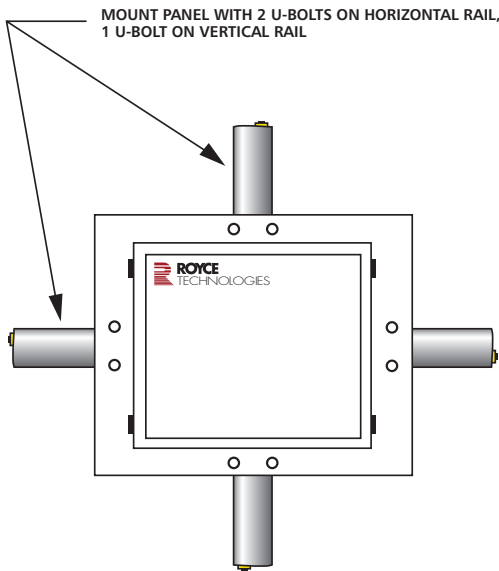

Royce JC Series Compressor Cleaning Systems

JC Series Compressor Specifications

Channels:

One, Two or Four

Compatibility:

All Royce Analyzers

Compressor Ambient Conditions:

0 to 70°C
-10 to 70°C with optional heater

Input Power:

115 VAC, 50 – 60 Hz or 230 VAC, 50 – 60 Hz
+10% to -15%

Outputs:

Up to four, 1/4" push seal bulkhead connections

Enclosure Protection:

Vent port fitted

Enclosure:

NEMA 4X (IP65)

Enclosure Dimensions:

JC-1 – 14" W x 12" H x 6" D
356mm W x 305mm H x 153mm D

JC-2 or 4 – 17.5" W x 16" H x 10.5" D
444.5mm W x 406.5mm H x 268mm D

Door Hinges Up

Weight:

JC-1 – 26 lbs, 11.8 Kg
JC-2 – 37 lbs, 16.8 Kg
JC-4 – 40 lbs, 18.2 Kg

JC Series Compressor Outline and Mounting

(8182)63-90-72
+7(7172)727-132
(4722)40-23-64
(4832)59-03-52
(423)249-28-31
(844)278-03-48
(8172)26-41-59
(473)204-51-73
(343)384-55-89
(4932)77-34-06
(3412)26-03-58
(843)206-01-48

(4012)72-03-81
(4842)92-23-67
(3842)65-04-62
(8332)68-02-04
(861)203-40-90
(391)204-63-61
(4712)77-13-04
(4742)52-20-81
(3519)55-03-13
(495)268-04-70
(8152)59-64-93
(8552)20-53-41

(831)429-08-12
(3843)20-46-81
(383)227-86-73
(4862)44-53-42
(3532)37-68-04
(8412)22-31-16
(342)205-81-47
- - (863)308-18-15
(4912)46-61-64
(846)206-03-16
- (812)309-46-40
(845)249-38-78

(4812)29-41-54
(862)225-72-31
(8652)20-65-13
(4822)63-31-35
(3822)98-41-53
(4872)74-02-29
(3452)66-21-18
(8422)24-23-59
(347)229-48-12
(351)202-03-61
(8202)49-02-64
(4852)69-52-93